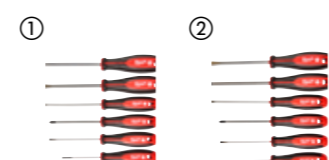

Tri-lobe screwdrivers

- Comfortable Tri-Lobe handle optimized for maximum user comfort and high torque applications.
- Permanent visible ID markings allows for quick tool identification.
- Landyard hole for easy attachment to a safety system.
- Hardened magnetic tips for maximum durability and fastener retention.
- Anti role, 3 sided collar on the handle
- Wrench ready shank allows extra leverage to be applied.