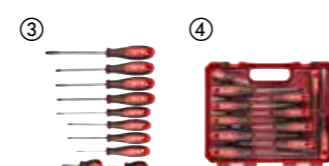

Tri-lobe screwdrivers

- Comfortable Tri-Lobe handle optimized for maximum user comfort and high torque applications.
- Permanent visible ID markings allows for quick tool identification.
- Landyard hole for easy attachment to a safety system.
- Hardened magnetic tips for maximum durability and fastener retention.
- Anti role, 3 sided collar on the handle
- Wrench ready shank allows extra leverage to be applied.