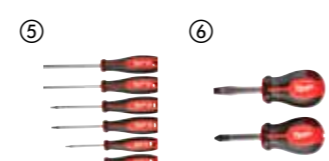

Tri-lobe screwdrivers

- Comfortable Tri-Lobe handle optimized for maximum user comfort and high torque applications.
- Permanent visible ID markings allows for quick tool identification.
- Landyard hole for easy attachment to a safety system.
- Hardened magnetic tips for maximum durability and fastener retention.
- Anti role, 3 sided collar on the handle
- Wrench ready shank allows extra leverage to be applied.